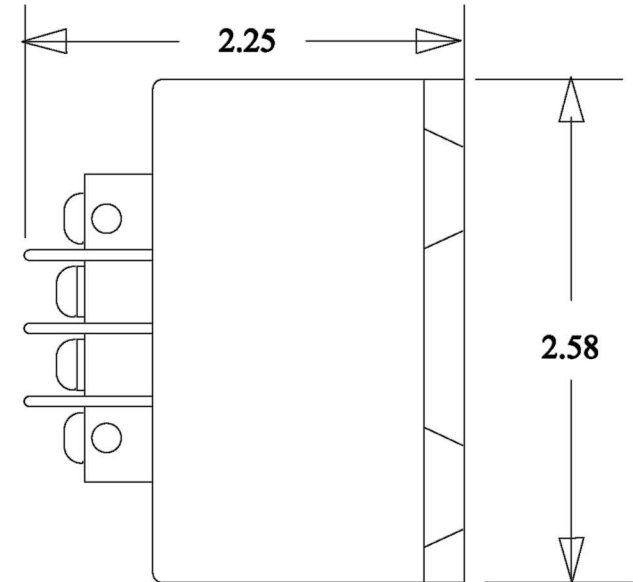

ELECTRICAL SPECIFICATION:
INPUT: DCV 18-48V (nom. Select at order)
DCV 60V Absolute Maximum
OUTPUT: DCV 9/12 +/- 5% (nom. Select at order)
OUTPUT CURRENT CAPACITY:
DCA Continuous: 0.5A
DCA Peak: 7A/100msec Special, select at Order

Clearance
 0.16 X 0.40
 (Typ 4 places)

American Forklift Scale LLC
6100 Horseshoe Bar Rd. Suite A-326
Loomis, CA 95650
05 May, 2015

**AccuLoad 28-48 to 9 or 12Vdc "Franklin" Voltage Converter Housing
 Envelope Drawing**