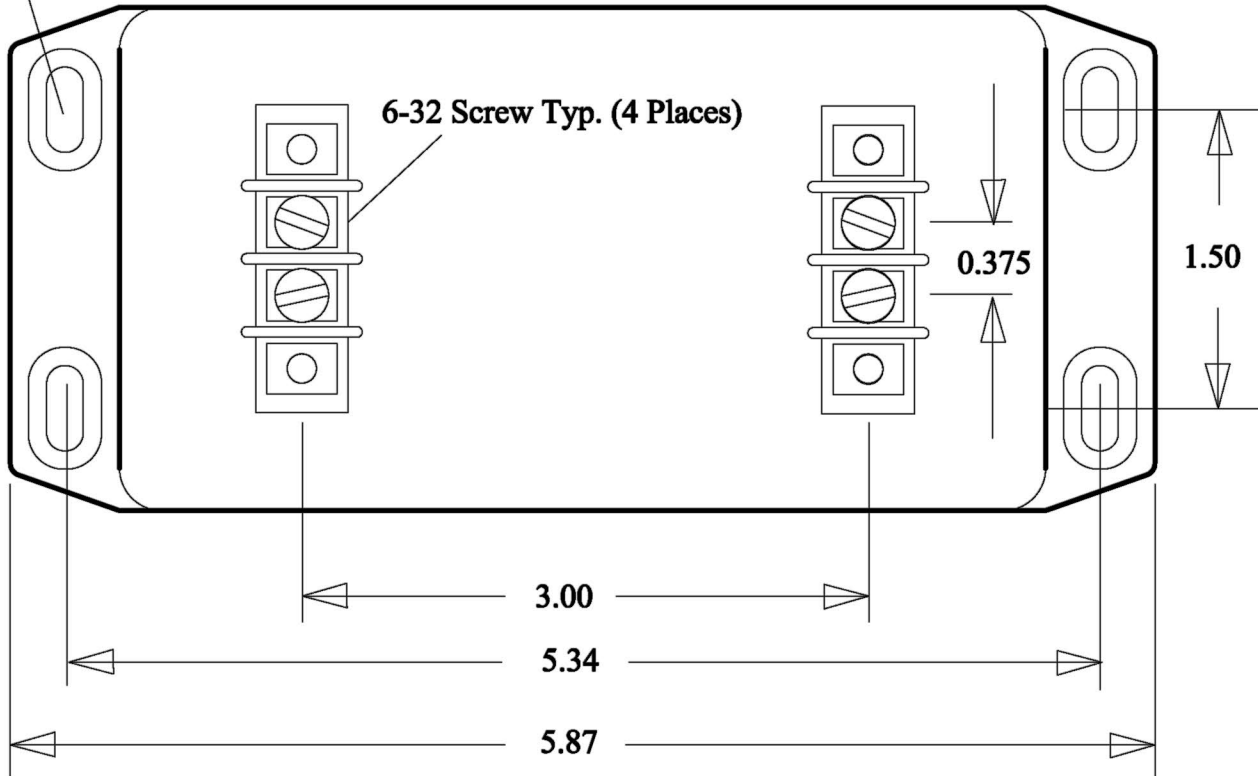

ELECTRICAL SPECIFICATION:
INPUT: DCV 18-48V (nom. Select at order)
DCV 60V Absolute Maximum
OUTPUT: DCV 9/12 +/- 5% (nom. Select at order)
OUTPUT CURRENT CAPACITY:
DCA Continuous: 0.5A
DCA Peak: 7A/100msec Special, select at Order

Clearance
 0.16 X 0.40
 (Typ 4 places)

American Forklift Scale LLC
6100 Horseshoe Bar Rd. Suite A-326
Loomis, CA 95650
05 May, 2015

**AccuLoad 28-48 to 9 or 12Vdc "Franklin" Voltage Converter Housing
 Envelope Drawing**