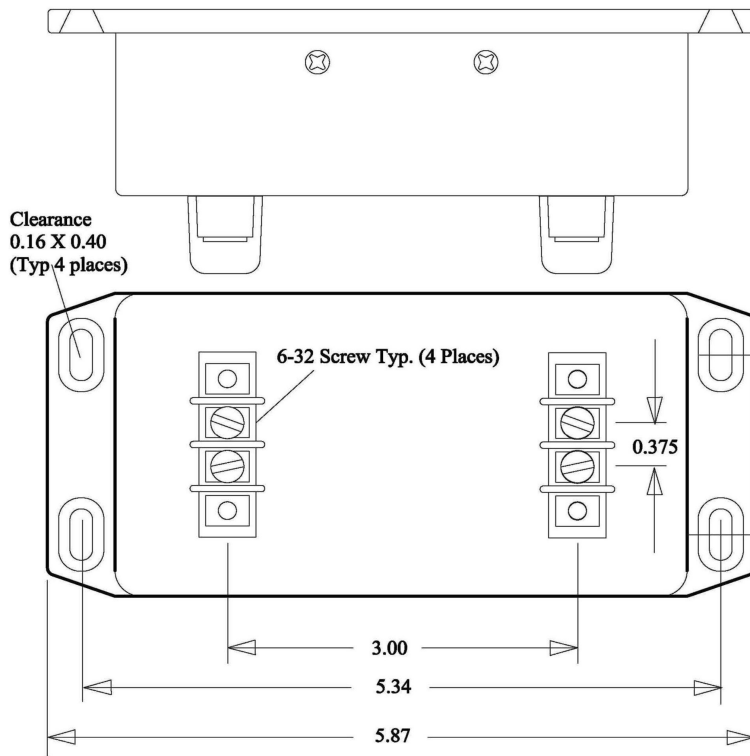

- Input: 24 - 48 Volts DC (nom.)
60 Volts DC (Absolute Maximum)
- Output: 12 Volts DC (nom.)
- Continuous Output Current: 1.5 Amperes (Nom.)

ELECTRICAL SPECIFICATION:
INPUT: 24-48 Vdc (nom.) 60V Absolute Maximum
OUTPUT: DCV 12 +/- 5% (nom.)
OUTPUT CURRENT CAPACITY: DCA Continuous: 1.5A

American Forklift Scale LLC
6100 Horseshoe Bar Rd. Suite A-326
Loomis, CA 95650

24-48 Vdc to 12 Volts "Franklin" Voltage Converter Housing
Envelope Drawing