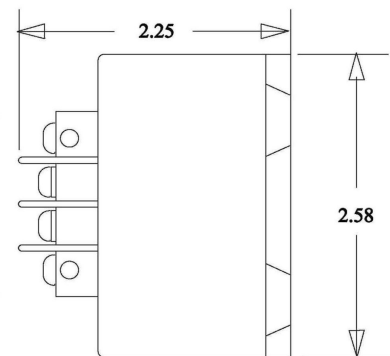

- Input: 24 - 48 Volts DC (nom.)
60 Volts DC (Absolute Maximum)
- Output: 12 Volts DC (nom.)
- Continuous Output Current: 1.5 Amperes (Nom.)

ELECTRICAL SPECIFICATION:
INPUT: 24-48 Vdc (nom.) 60V Absolute Maximum
OUTPUT: DCV 12 +/- 5% (nom.)
OUTPUT CURRENT CAPACITY: DCA Continuous: 1.5A

American Forklift Scale LLC
6100 Horseshoe Bar Rd. Suite A-326
Loomis, CA 95650

24-48 Vdc to 12 Volts "Franklin" Voltage Converter Housing
Envelope Drawing